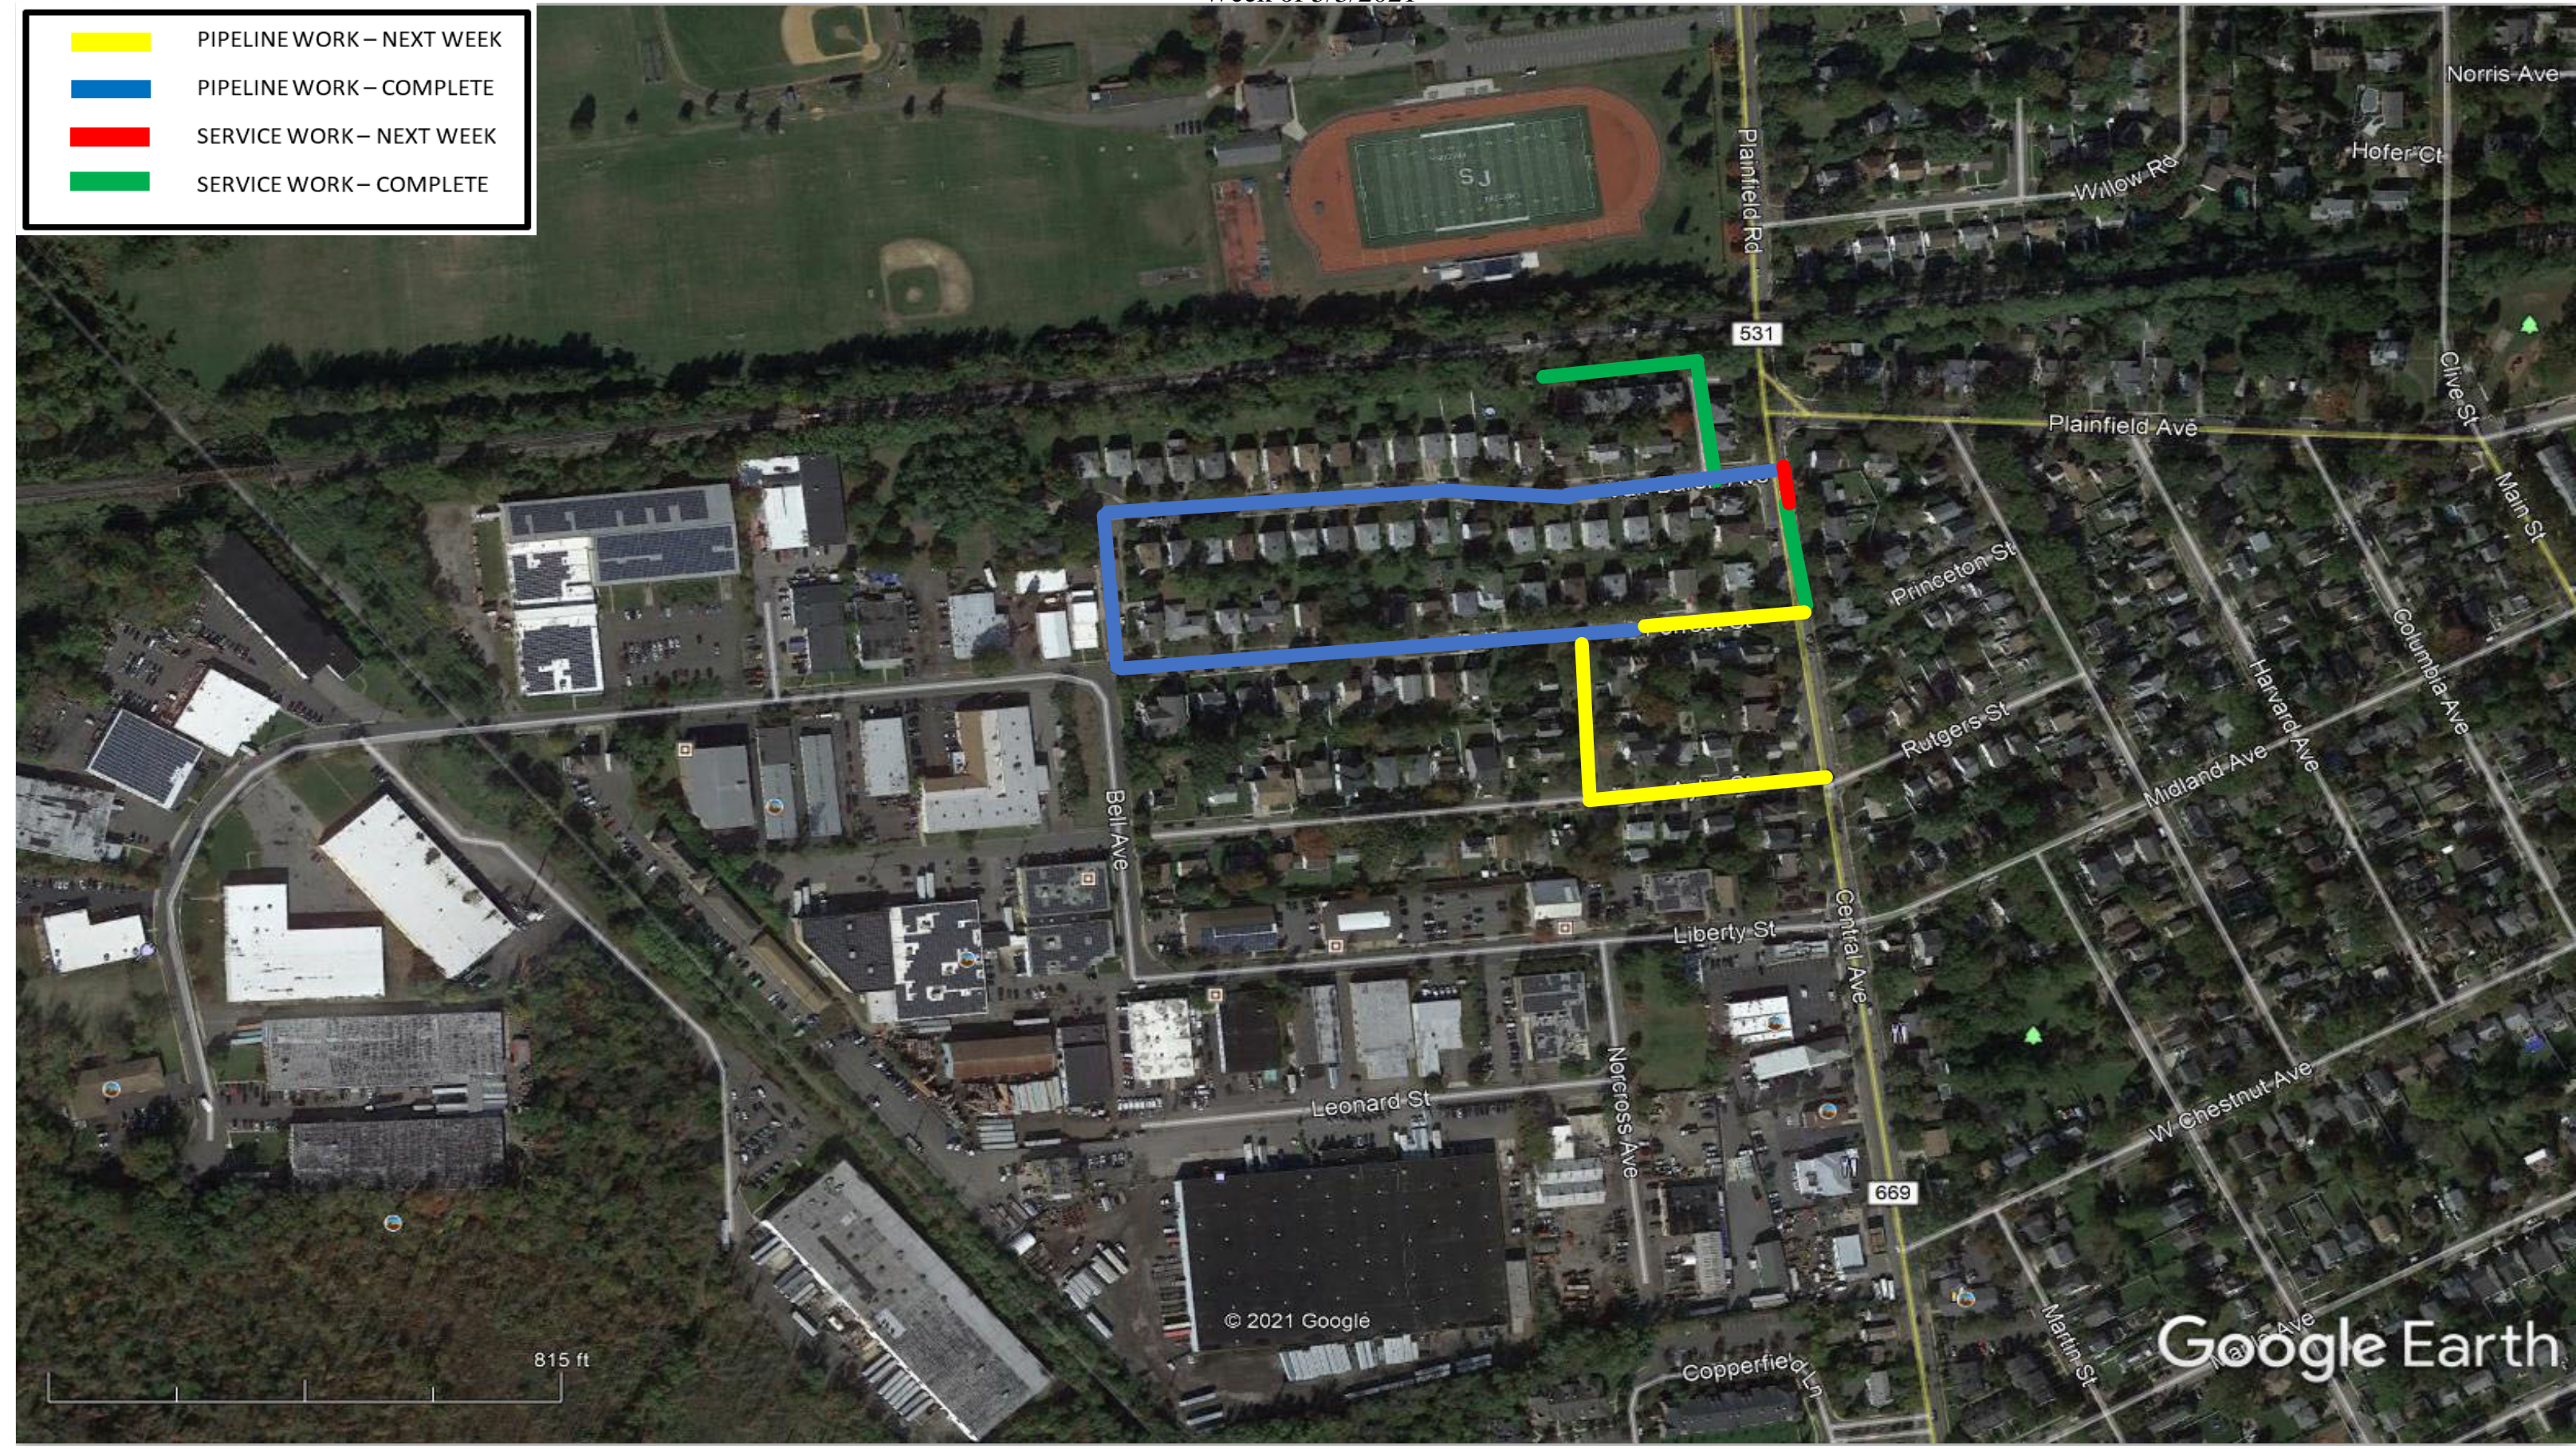

MIDDLESEX WATER COMPANY

RENEW 2021

Week of 5/3/2021

	PIPELINE WORK – NEXT WEEK
	PIPELINE WORK – COMPLETE
	SERVICE WORK – NEXT WEEK
	SERVICE WORK – COMPLETE

815 ft

© 2021 Google

Google Earth

MIDDLESEX WATER COMPANY

RENEW 2021

Week of 5/3/2021

	PIPELINE WORK – NEXT WEEK
	PIPELINE WORK – COMPLETE
	SERVICE WORK – NEXT WEEK
	SERVICE WORK – COMPLETE